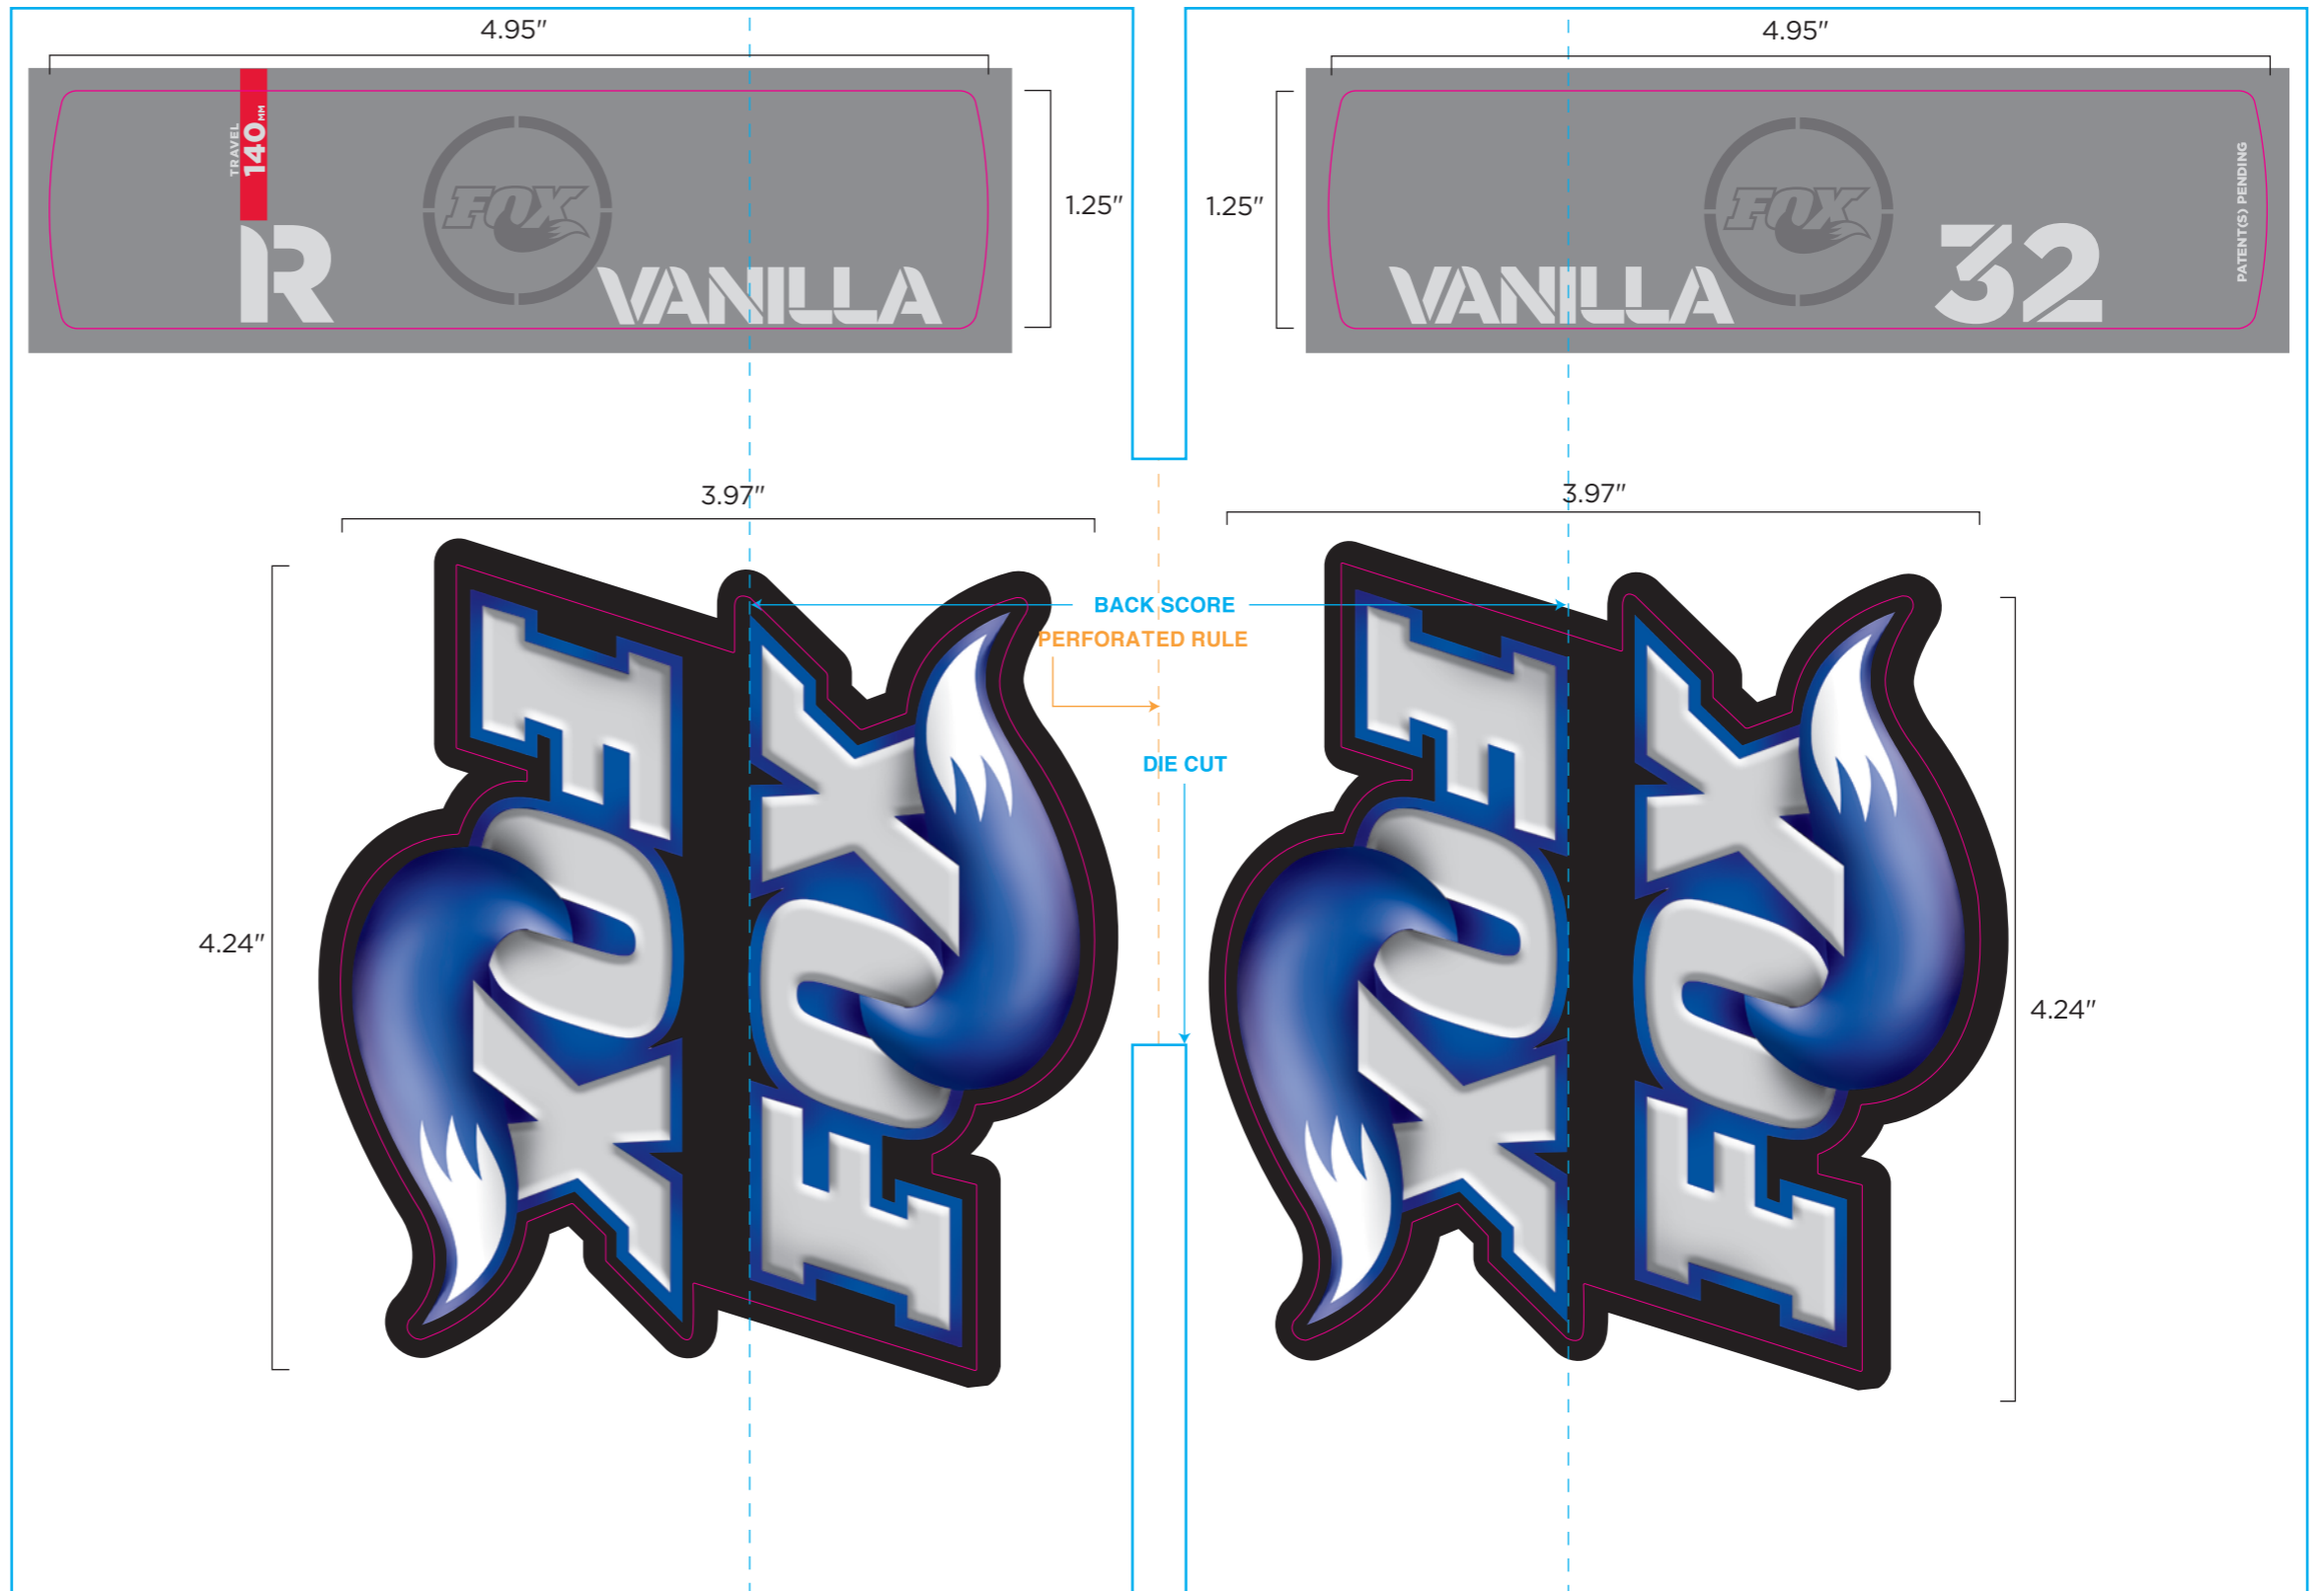

# FOX RACING SHOX DECAL 2007 VANILLA R PART NUMBER 024-05-118 REV C

SCALE = 100 %

## MATERIAL + ADHESIVE SPECIFICATION

1. Adhesive/Vinyl Specification:  
FLEXcon DPM RTS (4mm Flex White Vinyl)
2. Laminate Specification:  
FLEXcon Classics 20092 (2mm Clear Polyester)
3. Slit linear down the middle lengthwise

## COLORS

— = BACKING PAPER  
— = DIE LINE

APPROVED BY: \_\_\_\_\_

	<b>FOX FACTORY, INC.</b> 130 HANGAR WAY WATSONVILLE, CA 95076 (831) 768-1100 OR (800) FOX-SHOX
Scale = 100% Tolerance = .010"	Designed By: EB Date: 12/6/2005 Proprietary Information: This drawing contains information proprietary to FOX Factory, Inc. Any reproduction, use, disclosure, or transmittal of this information, without expressed written consent by FOX Factory, Inc. is prohibited.